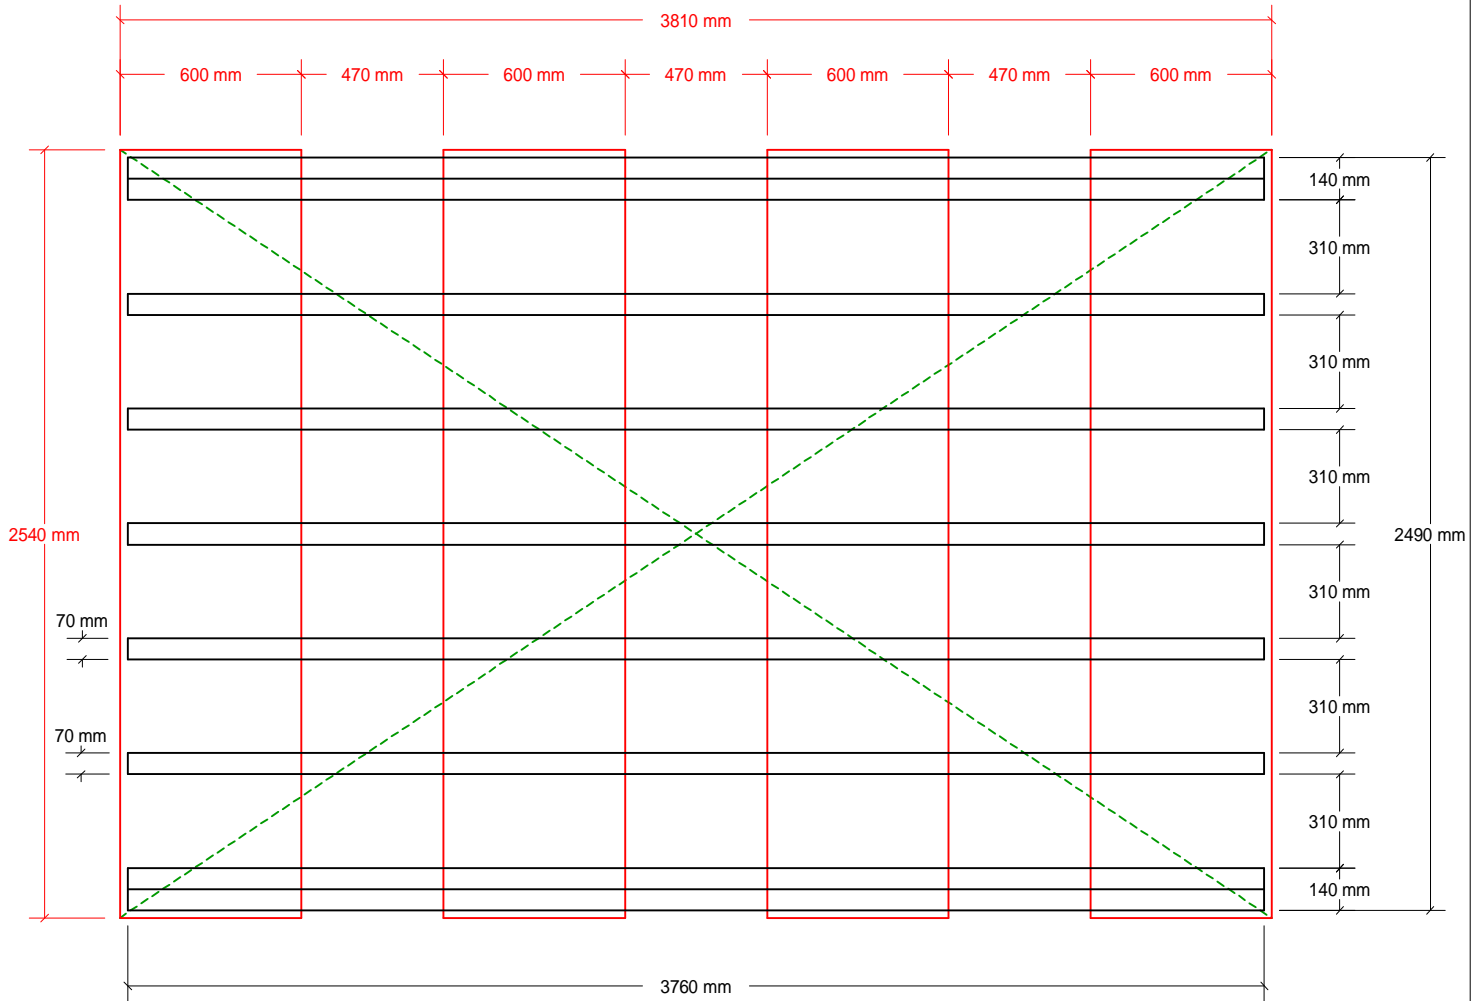

# Garden Office Enterprise 3850mm x 2570mm - BASE + BEARERS

## OVERALL MINIMUM BASE DIMENSION - 3810 x 2540mm

(ALLOWING A MINIMUM 25 MM AROUND LOG CABIN BASE)

### FRONT OF GARDEN OFFICE

**Diagonal Measurements**

The diagonal measurements must be the same in order to keep base square.

Concrete Strips

Timber Bearers