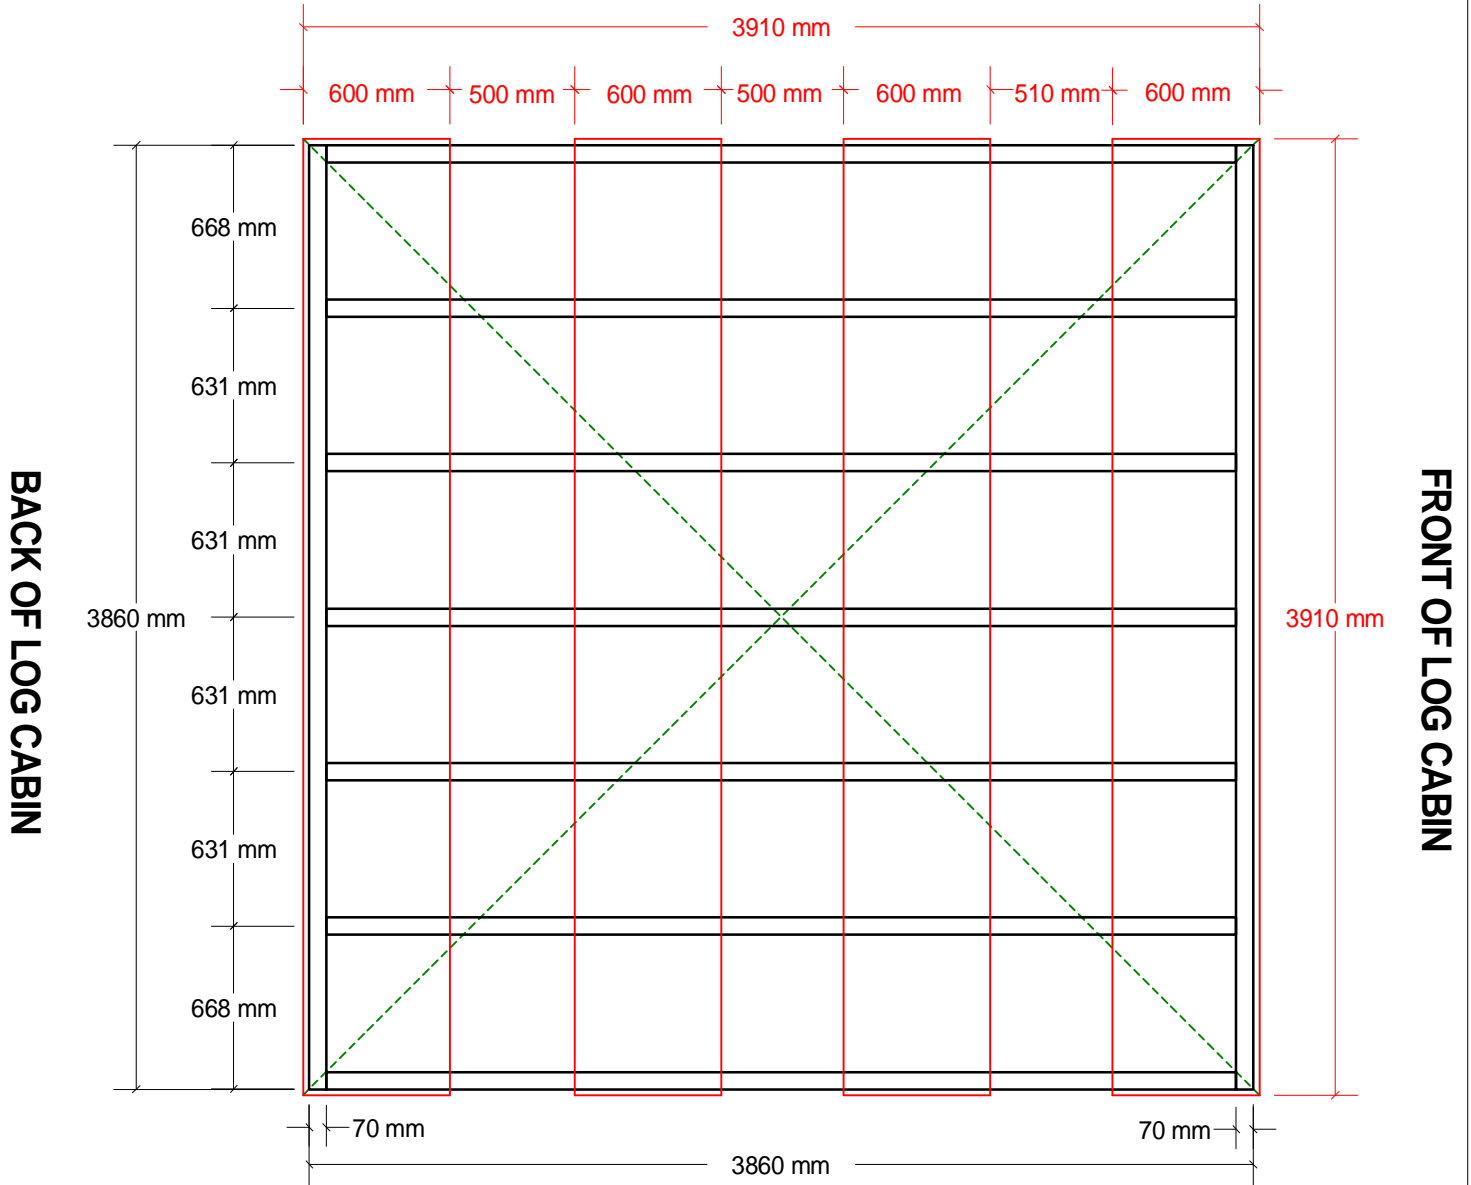

Rhine 4m x 4m LOG CABIN - BASE + BEARERS

OVERALL MINIMUM BASE DIMENSION - 3910 x 3910mm

(ALLOWING A MINIMUM 25 MM AROUND LOG CABIN BASE)

Diagonal Measurements The diagonal measurements must be the same in order to keep base square.

Concrete Strips

Timber Bearers

NOTE:
ABOVE DIAGRAM DOESN'T INCLUDE VERANDA
DOORS OPEN OUTWARDS AT FRONT OF CABIN.