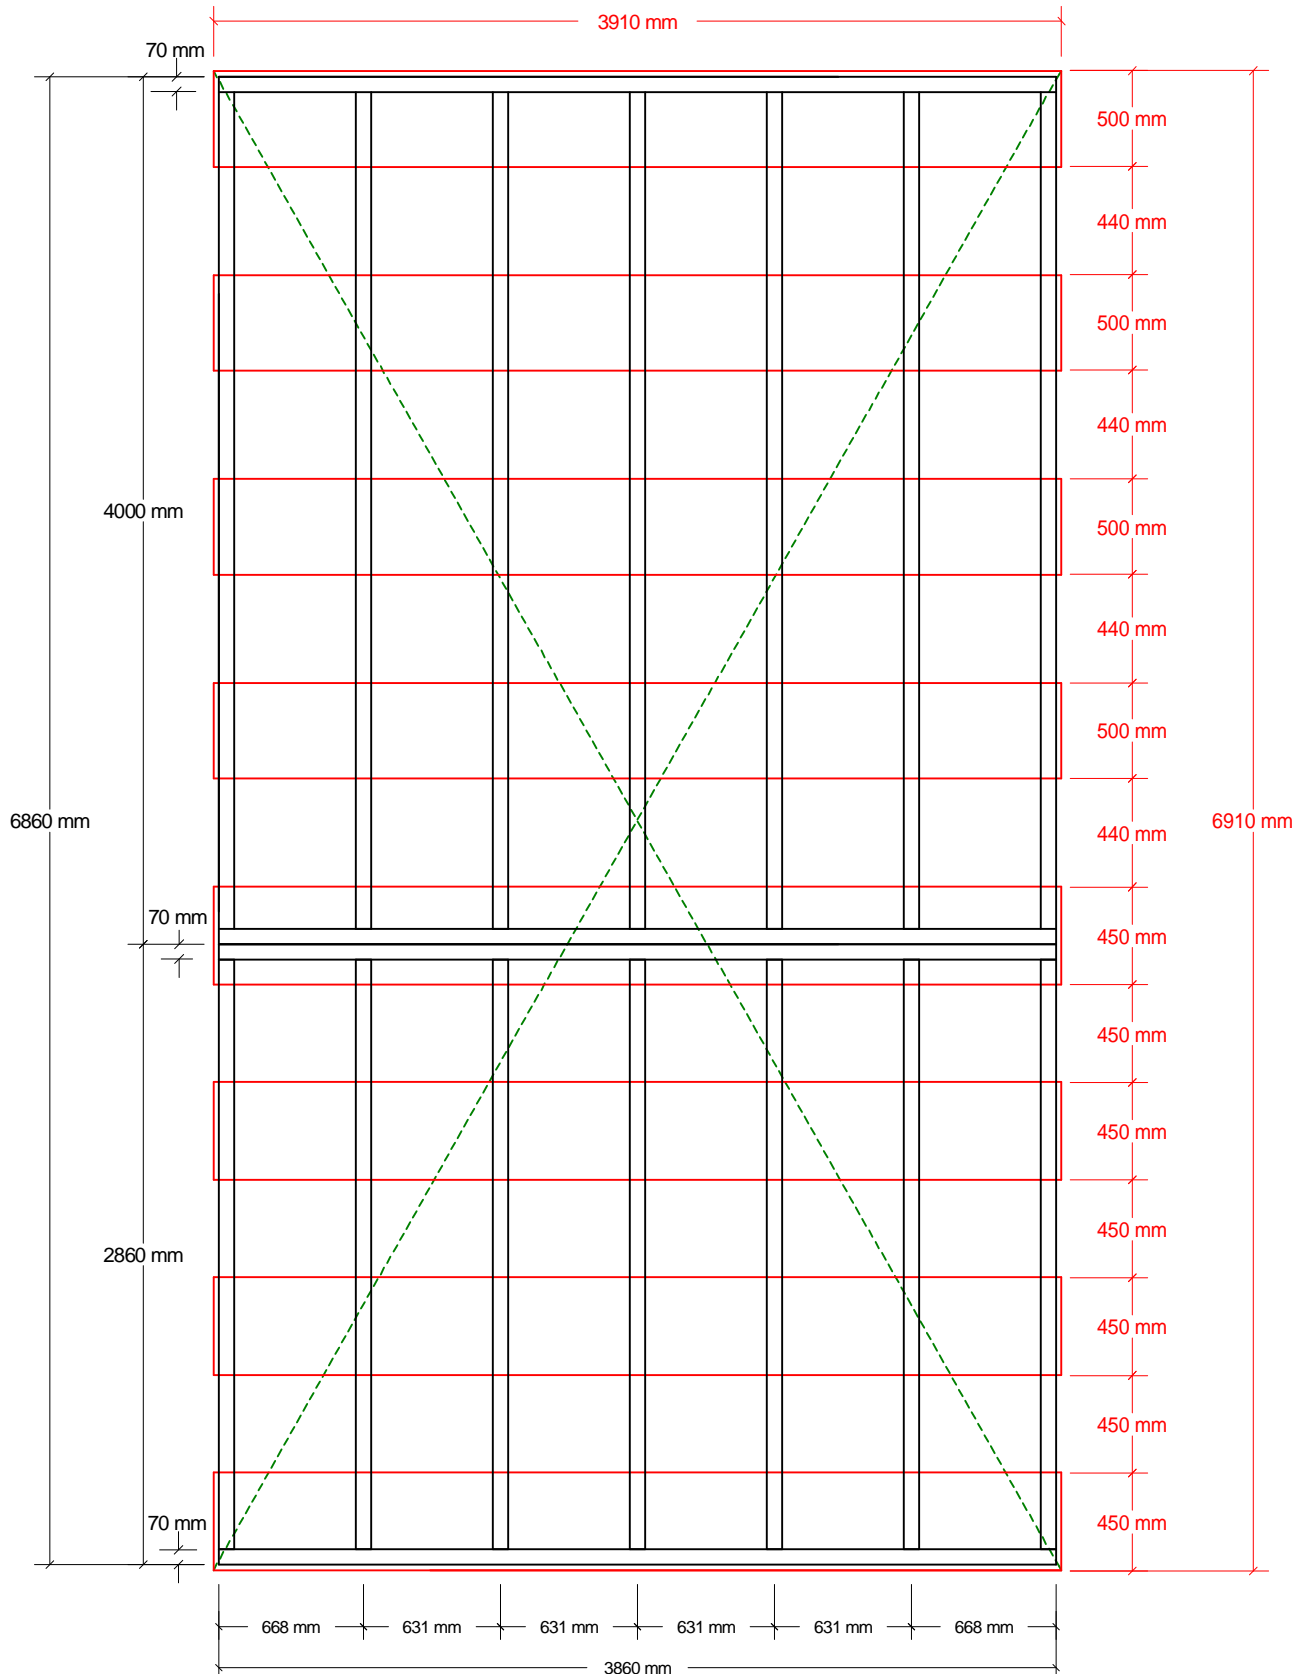

Rhine 4m x 7m Grande - BASE + BEARERS

OVERALL MINIMUM BASE DIMENSION - 3910 x 6910mm

(ALLOWING A MINIMUM 25 MM AROUND LOG CABIN BASE)

BACK OF LOG CABIN

FRONT OF LOG CABIN

Diagonal Measurements

The diagonal measurements must be the same in order to keep base square.

Timber Bearers

Concrete Strips

NOTE:

ABOVE DIAGRAM DOESN'T INCLUDE VERANDA DOORS OPEN OUTWARDS AT FRONT OF CABIN.

RHINE Veranda 4m x 1.5m - BASE + BEARERS

OVERALL MINIMUM BASE DIMENSION - 3910 x 1500mm

(ALLOWING A MINIMUM 25 MM AROUND VERANDA)

These bearers should butt up against the bearers on your cabin

BACK OF VERANDA

FRONT OF VERANDA

Diagonal Measurements

The diagonal measurements must be the same in order to keep base square.

Concrete Strips