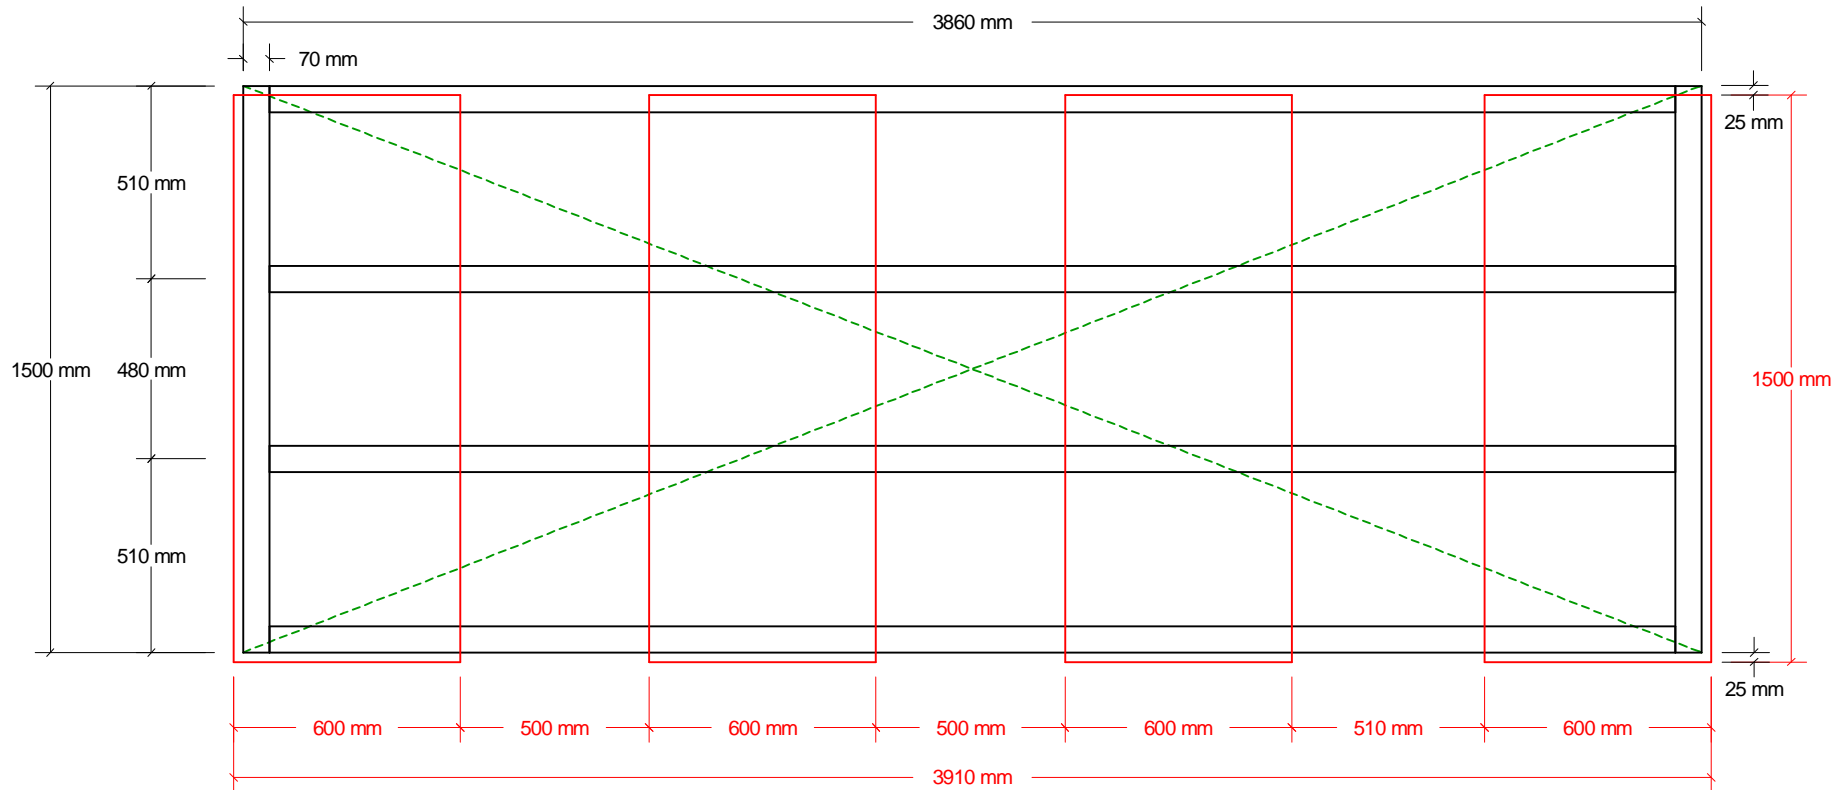

Rhine 4m x 7m Grande - BASE + BEARERS

OVERALL MINIMUM BASE DIMENSION - 3910 x 6910mm

(ALLOWING A MINIMUM 25 MM AROUND LOG CABIN BASE)

BACK OF LOG CABIN

FRONT OF LOG CABIN

Diagonal Measurements

The diagonal measurements must be the same in order to keep base square.

Timber Bearers

Concrete Strips

NOTE:

ABOVE DIAGRAM DOESN'T INCLUDE VERANDA DOORS OPEN OUTWARDS AT FRONT OF CABIN.

RHINE Veranda 4m x 1.5m - BASE + BEARERS

OVERALL MINIMUM BASE DIMENSION - 3910 x 1500mm

(ALLOWING A MINIMUM 25 MM AROUND VERANDA)

These bearers should butt up against the bearers on your cabin

BACK OF VERANDA

FRONT OF VERANDA

Diagonal Measurements

The diagonal measurements must be the same in order to keep base square.

Concrete Strips